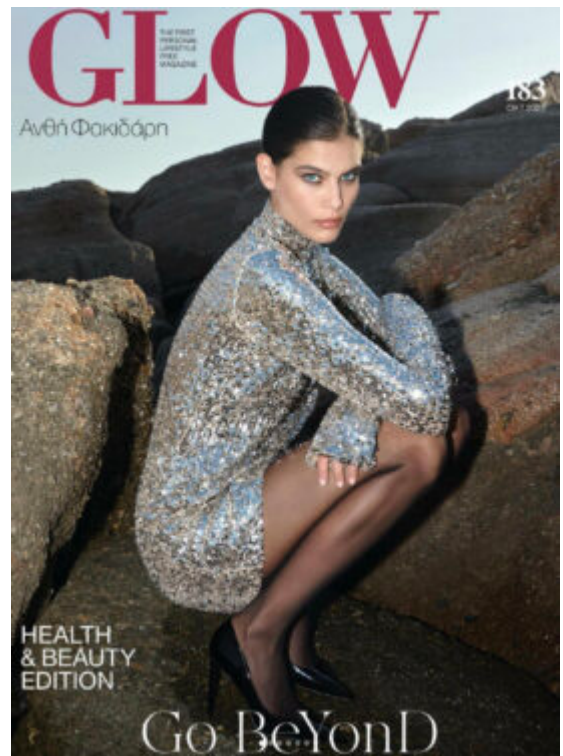

TRUE MODELS

Anthi Fakidari

177 | 81 / 62 / 90 / 40,5 | Brown / Blue

TRUE MODELS

Anthi Fakidari

177 | 81 / 62 / 90 / 40,5 | Brown / Blue

TRUE MODELS

© 2015 MOJEH. All rights reserved. The name 'MOJEH' is a registered trademark of MOJEH. All other trademarks are the property of their respective owners. MOJEH is a registered trademark of MOJEH. All other trademarks are the property of their respective owners. MOJEH is a registered trademark of MOJEH. All other trademarks are the property of their respective owners.

Anthi Fakidari

177 | 81 / 62 / 90 / 40,5 | Brown / Blue

TRUE MODELS

Anthi Fakidari

177 | 81 / 62 / 90 / 40,5 | Brown / Blue

TRUE MODELS

Anthi Fakidari

177 | 81 / 62 / 90 / 40,5 | Brown / Blue