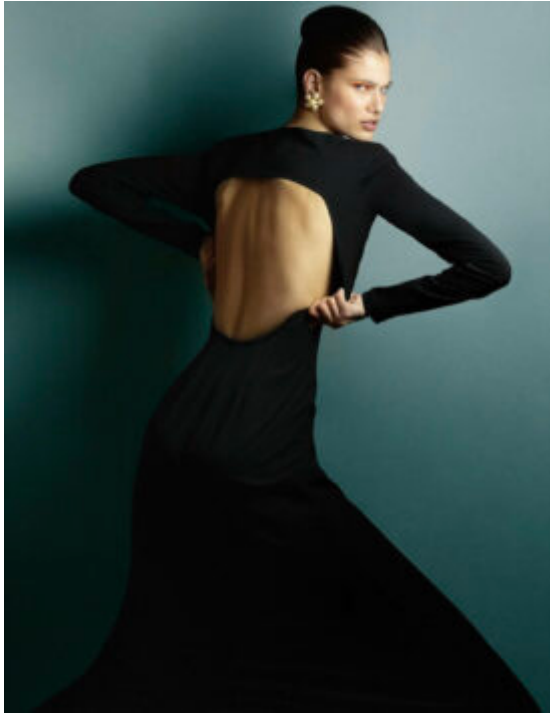

TRUE MODELS

Anthi Fakidari

177 | 81 / 62 / 90 / 40,5 | Brown / Blue

TRUE MODELS

Anthi Fakidari

177 | 81 / 62 / 90 / 40,5 | Brown / Blue

TRUE MODELS

© 2015 MOJEH. All rights reserved. The name 'MOJEH' is a registered trademark of MOJEH. All other trademarks are the property of their respective owners. MOJEH is a registered trademark of MOJEH. All other trademarks are the property of their respective owners. MOJEH is a registered trademark of MOJEH. All other trademarks are the property of their respective owners.

Anthi Fakidari

177 | 81 / 62 / 90 / 40,5 | Brown / Blue

TRUE MODELS

Anthi Fakidari

177 | 81 / 62 / 90 / 40,5 | Brown / Blue

TRUE MODELS

Anthi Fakidari

177 | 81 / 62 / 90 / 40,5 | Brown / Blue

TRUE MODELS

Anthi Fakidari

177 | 81 / 62 / 90 / 40,5 | Brown / Blue

TRUE MODELS

Anthi Fakidari

177 | 81 / 62 / 90 / 40,5 | Brown / Blue

TRUE MODELS