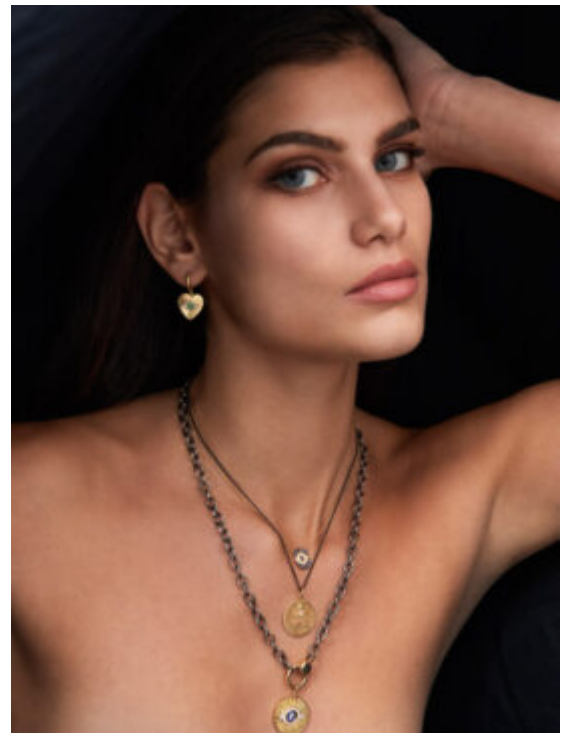

TRUE MODELS

Anthi Fakidari

177 | 81 / 62 / 90 / 40,5 | Brown / Blue